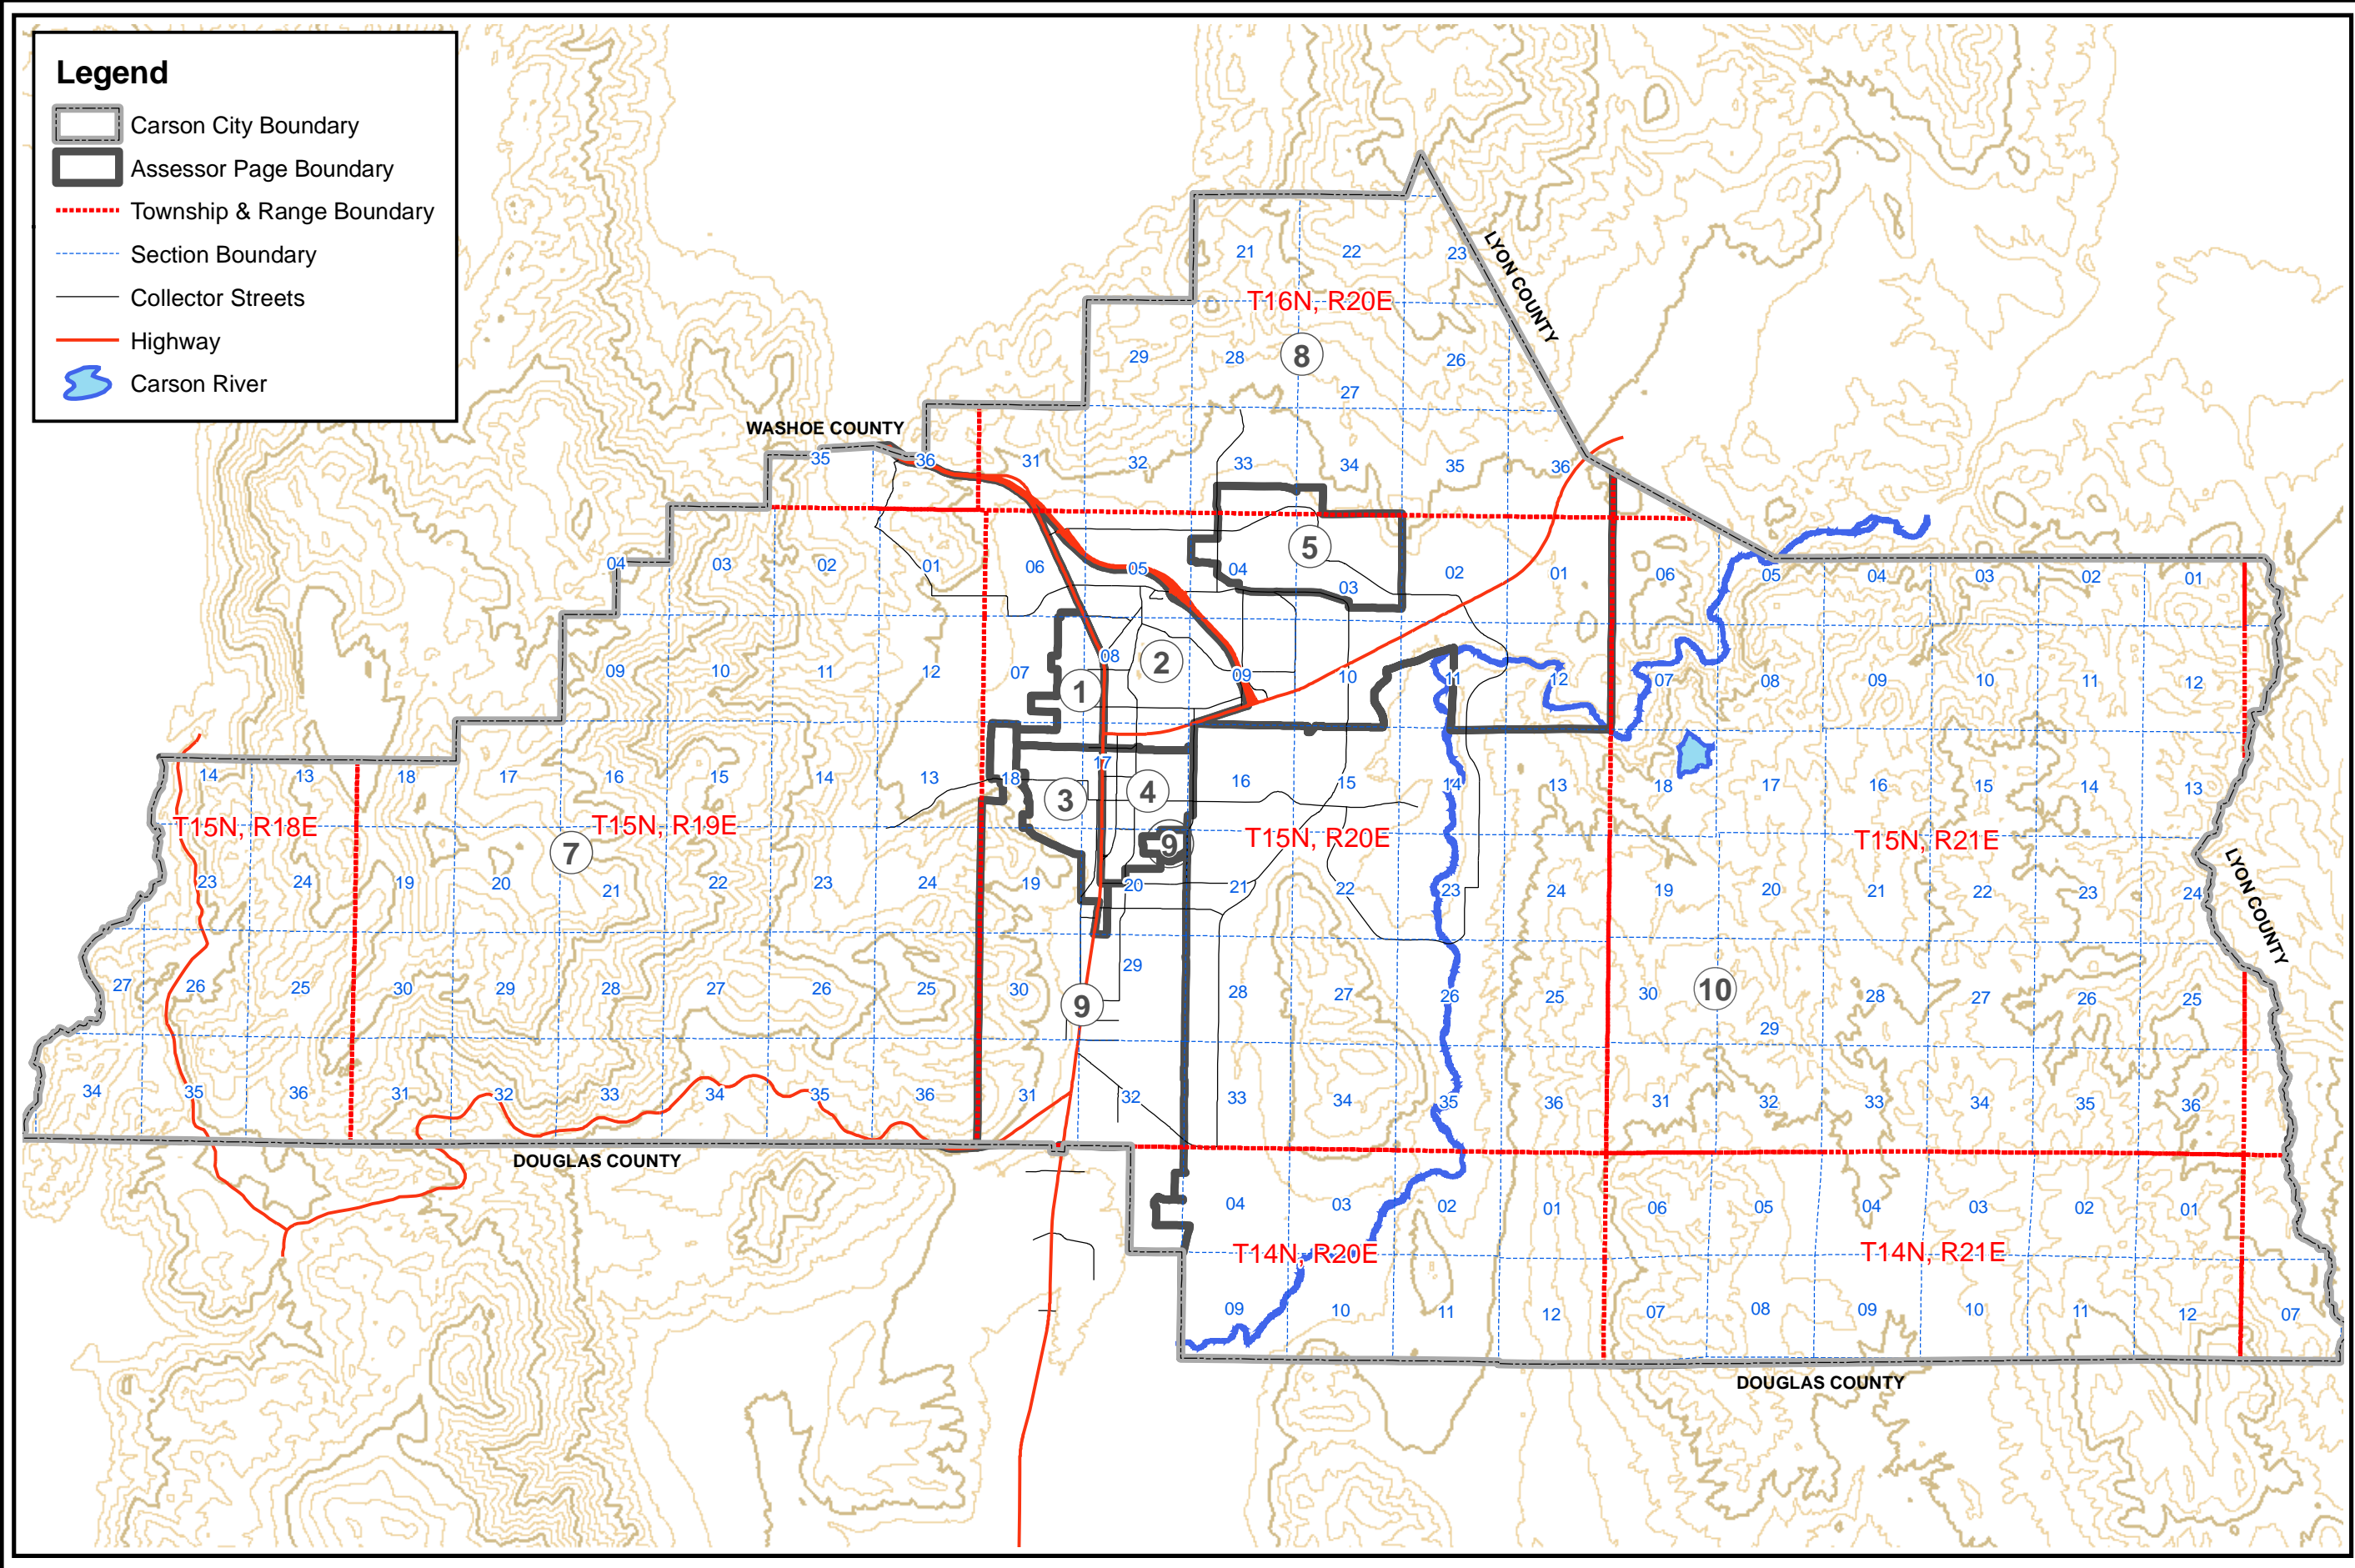

Legend

- Carson City Boundary
- Assessor Page Boundary
- Township & Range Boundary
- Section Boundary
- Collector Streets
- Highway
- Carson River

N
1 inch equals 8,000 feet
+/- 93,776 Acres
+/- 147 Sq. Miles

**Carson City, Nevada
Consolidated Municipality
and State Capital**

Carson City
GIS Division
3505 Butti Way
Carson City, NV 89701
(775) 887-2355 ex.1013